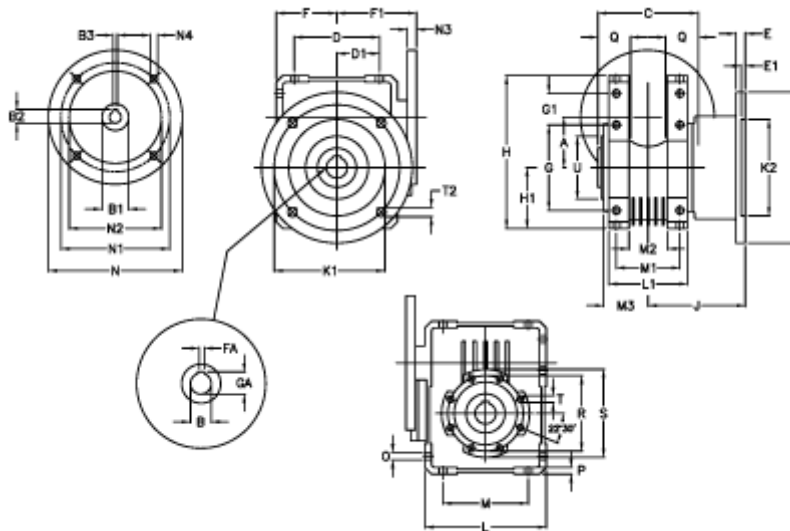

Article number: 392206301543116

Description: Worm Gear with Torque Limiter
W63 L1-UF-15-P80B14

Measures

A = 62.17	E = 11	H = 182.5	M = 102	N4 = 6,5	U = 75
B = 25	E1 = 5	H1 = 72.5	M1 = 76	O = 9.0	
B1 E7 = 19	F = 73	J = 116.0	M2 = 46	P = 8	
B2 = 21.8	F1 = 102	K = 180	M3 = 53	Q = 35	
B3 H9 = 6	FA = 8	K1 = 150	N = 120	R = 90	
C = 120	G = 102	K2 = 115	N1 = 100	S = 105	
D = 102.0	G1 = 37.5	L = 145	N2 = 80	T = M8x14	
D1 = 51.0	GA = 28.3	L1 = 94	N3 = 11.0	T2 = 11.0	